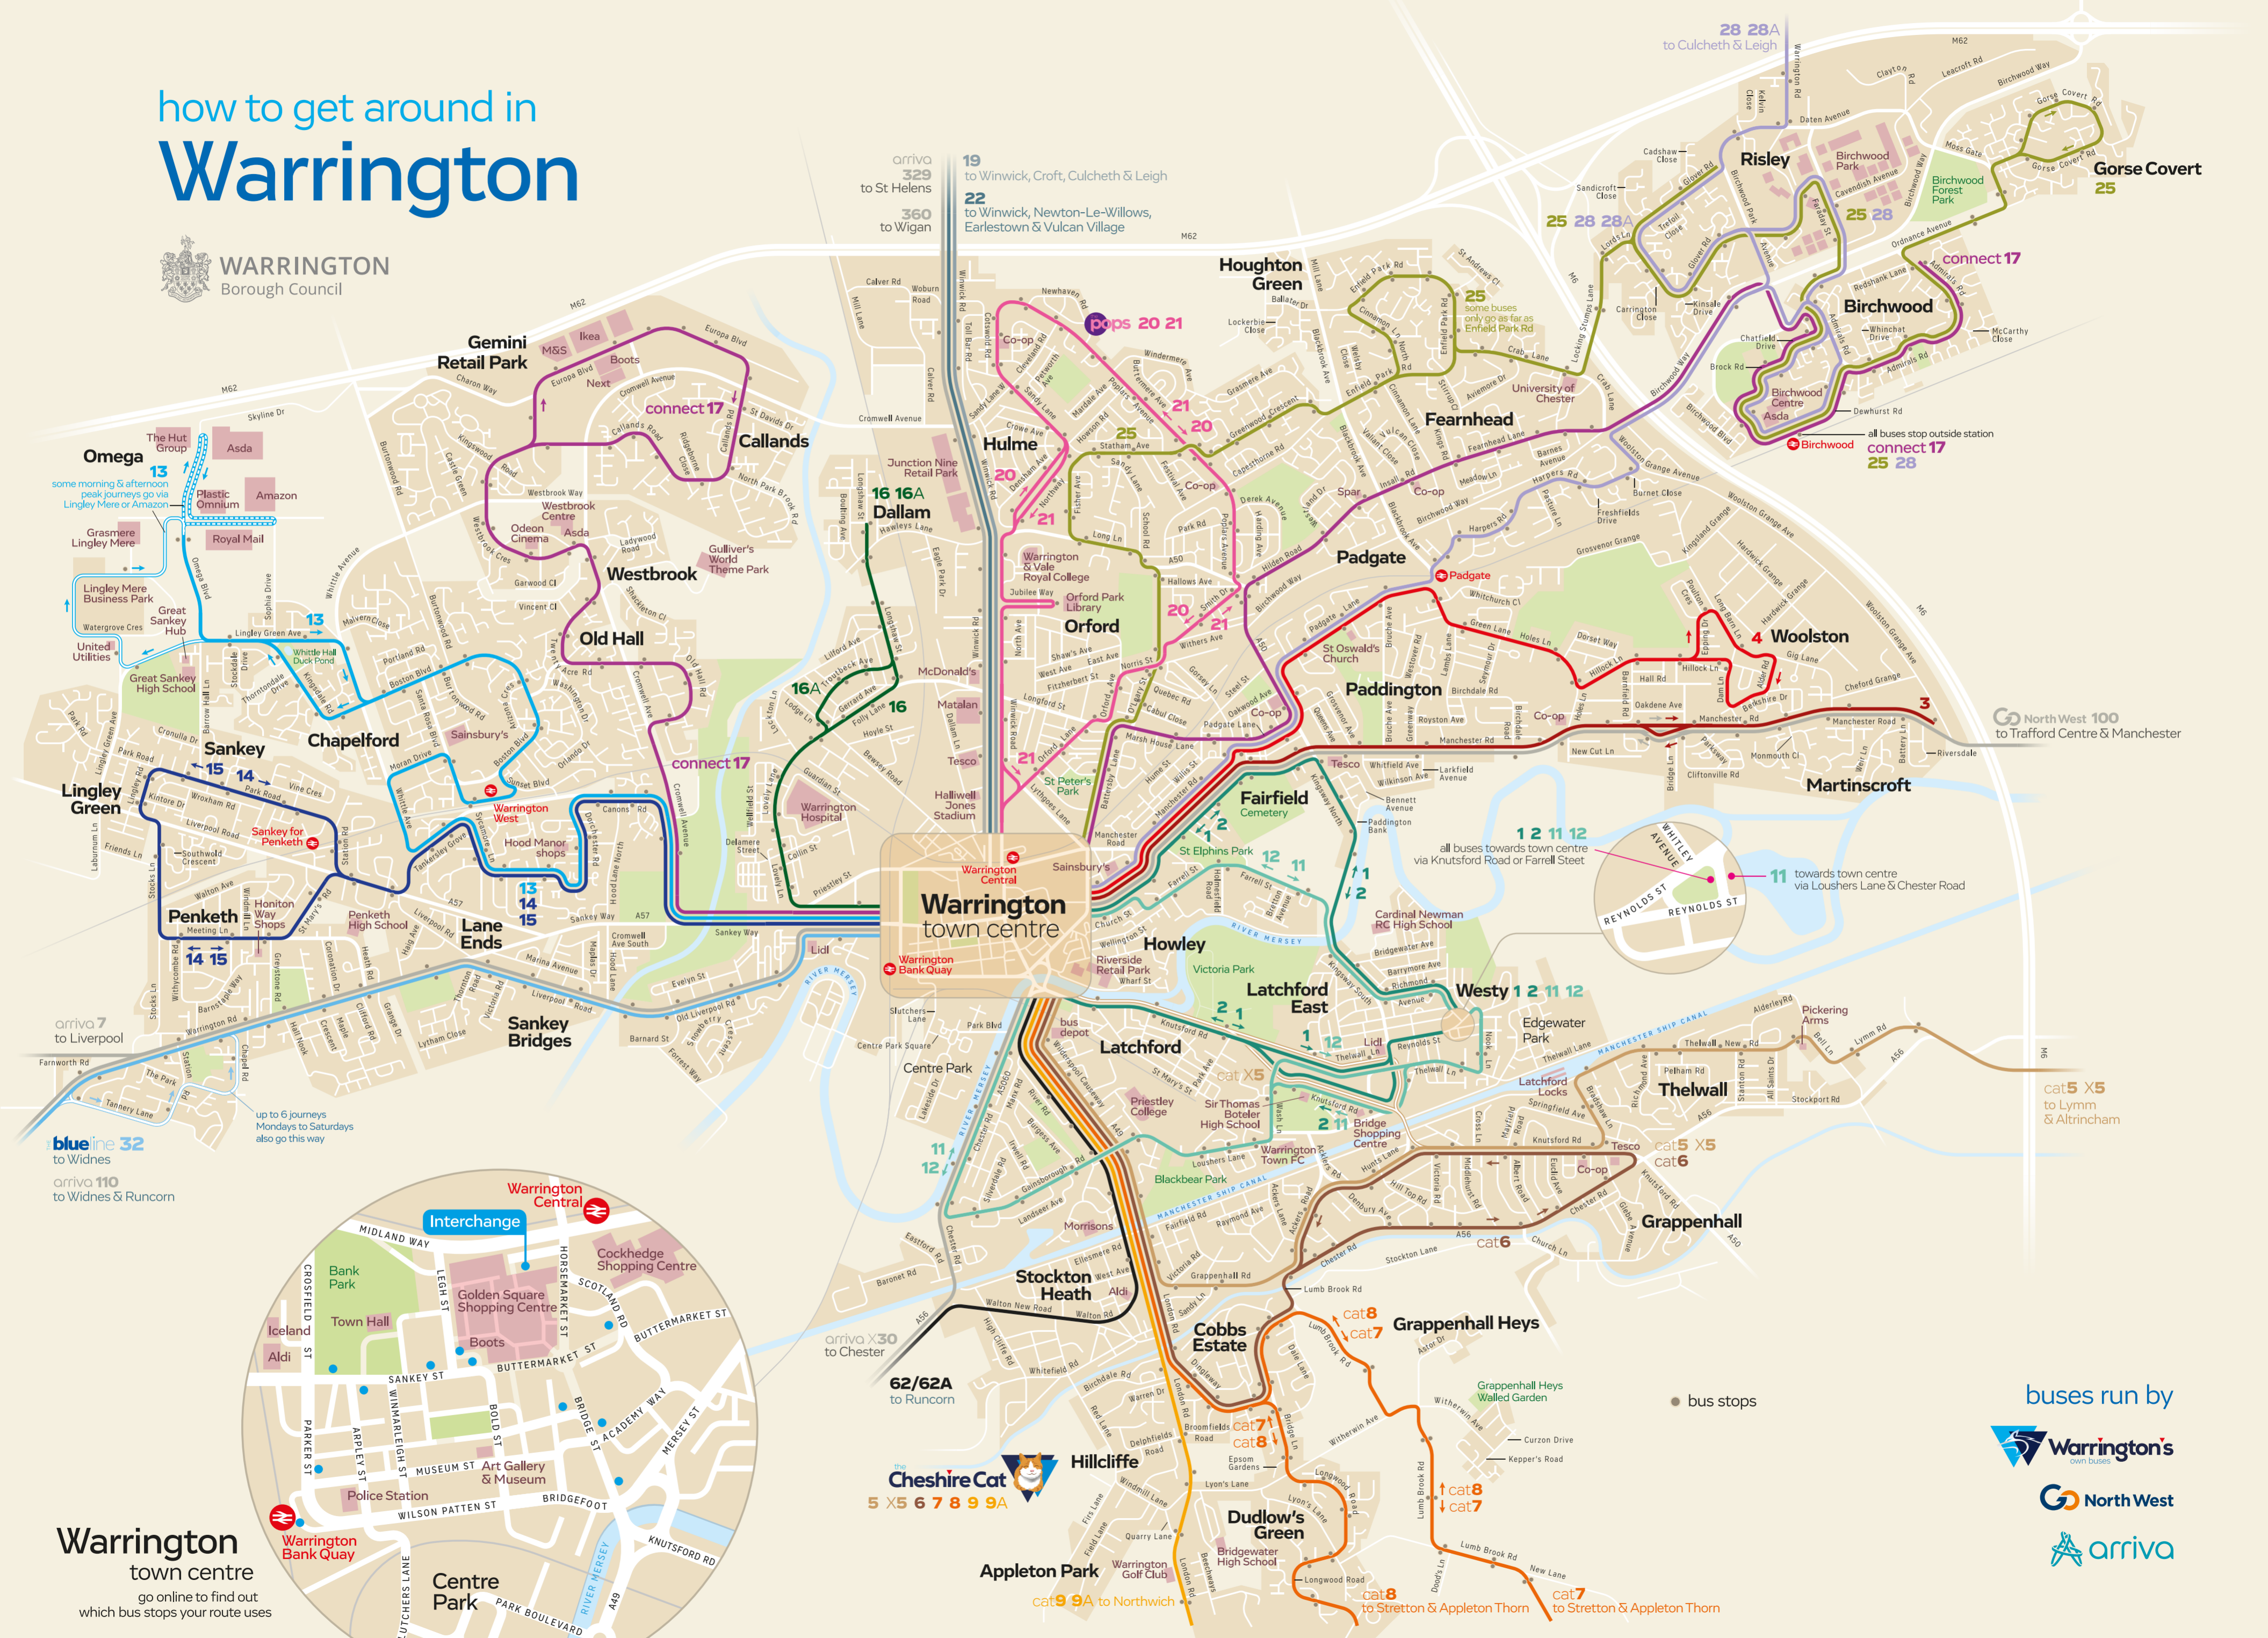

# how to get around in Warrington

blue line 32 to Widnes  
arriva 110 to Widnes & Runcorn

**Warrington town centre**  
go online to find out which bus stops your route uses

arriva 329 to St Helens  
360 to Wigan  
19 to Winwick, Croft, Culcheth & Leigh  
22 to Winwick, Newton-Le-Willows, Earlestown & Vulcan Village

28 28A to Culcheth & Leigh

North West 100 to Trafford Centre & Manchester

cat 5 X5 to Lymm & Altrincham

arriva X30 to Chester  
62/62A to Runcorn

Appleton Park  
cat 9 9A to Northwich

buses run by

bus stops